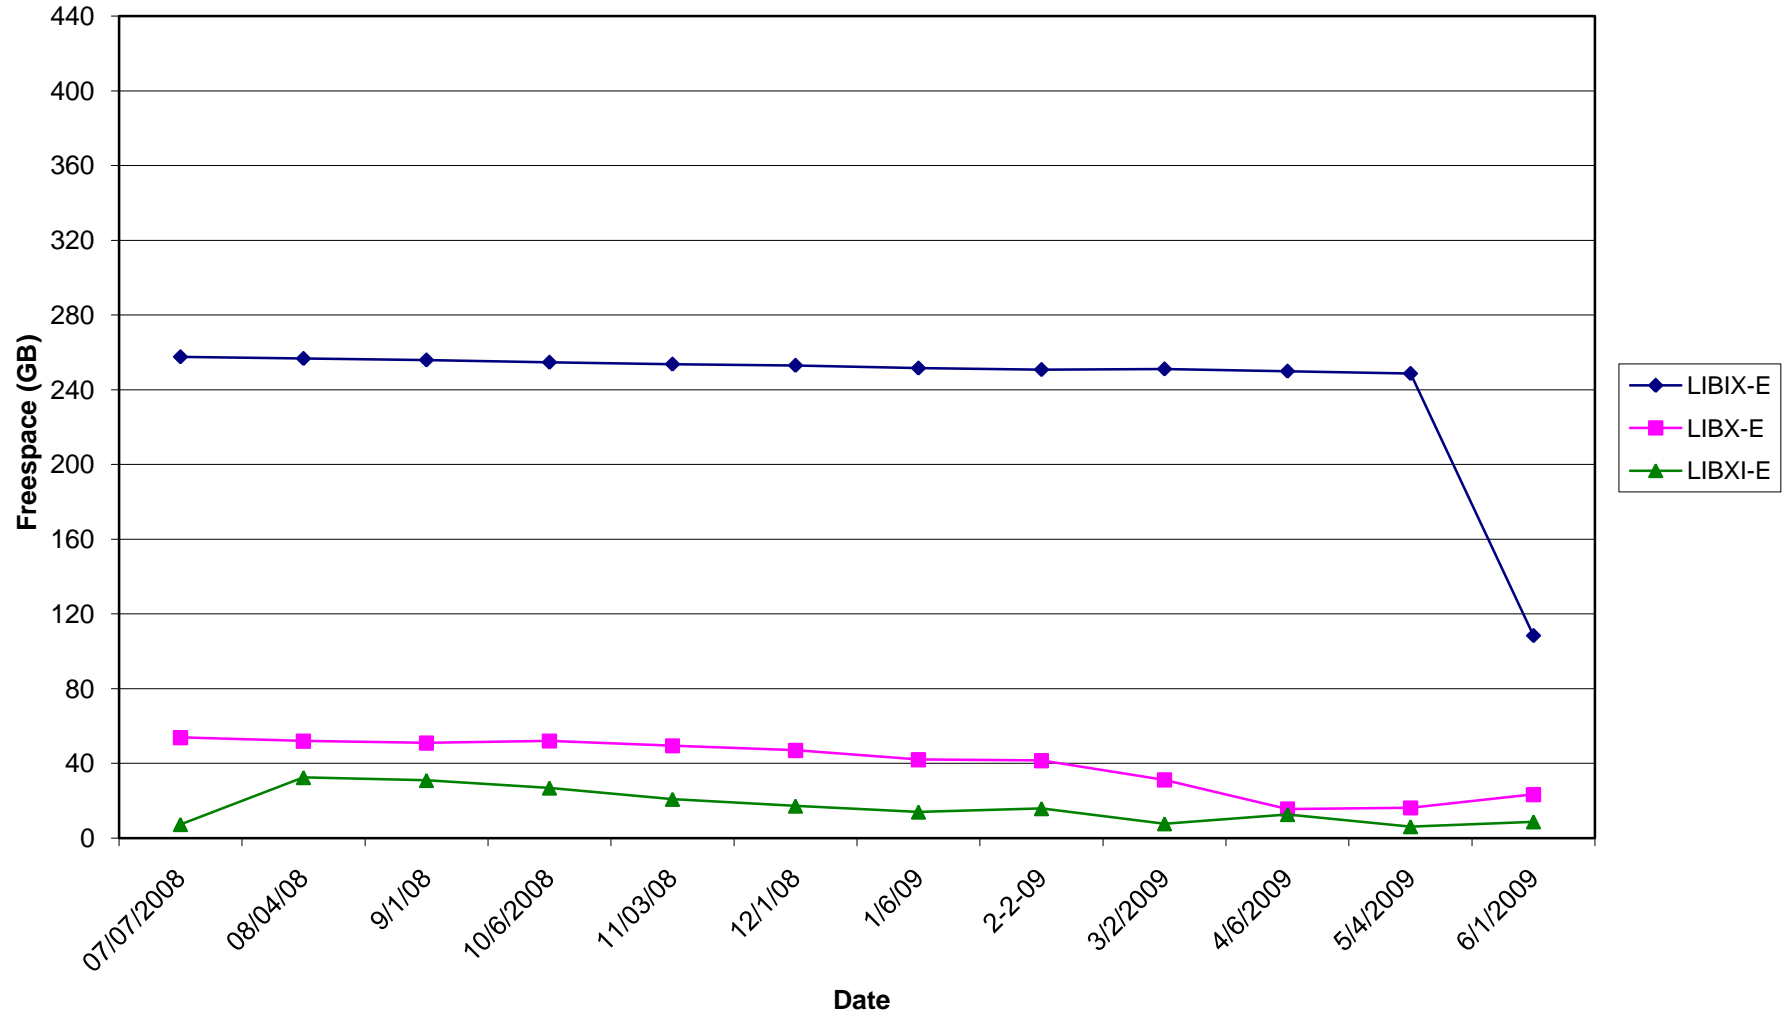

Ball State University Libraries

A destination for research, learning, and friends

MAX. SPACE

LIBIX-E: 437 GB

LIBX-E: 215 GB

LIBXI-E: 149 GB

LIBIX/LIBX/LIBXI E Drive Freespace Report - Monthly FY 2009