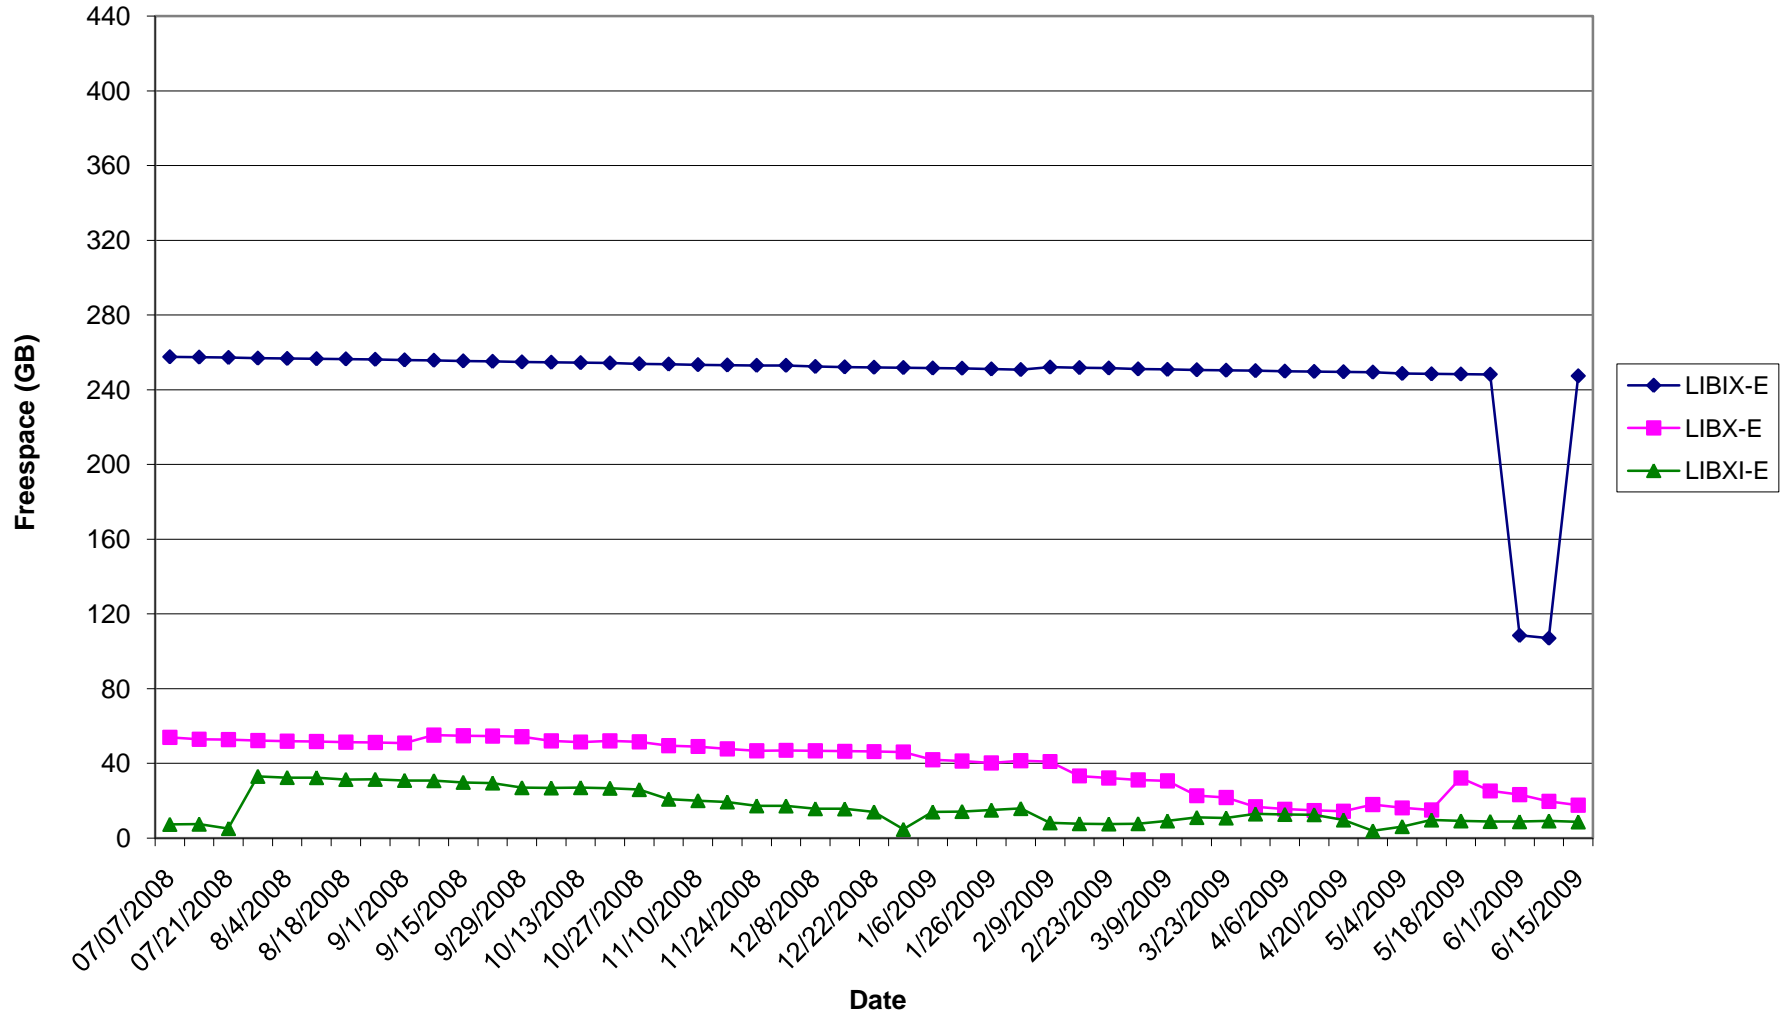

Ball State University Libraries

A destination for research, learning, and friends

MAX. SPACE

LIBXV-F: 2,500 GB

LIBXV-G: 1,250 GB

LIBXV-H: 1,250 GB

LIBXV Storage Shelf Freespace Report - Weekly FY 2009

Ball State University Libraries

A destination for research, learning, and friends

MAX. SPACE

LIBXV-F: 2,500 GB

LIBXV-G: 1,250 GB

LIBXV-H: 1,250 GB

LIBXV Storage Shelf Freespace Report - Monthly FY 2009

Ball State University Libraries

A destination for research, learning, and friends

MAX. SPACE

LIBIX-E: 437 GB

LIBX-E: 215 GB

LIBXI-E: 149 GB

LIBIX/LIBX/LIBXI E Drive Freespace Report - Weekly FY 2009

Ball State University Libraries

A destination for research, learning, and friends

MAX. SPACE