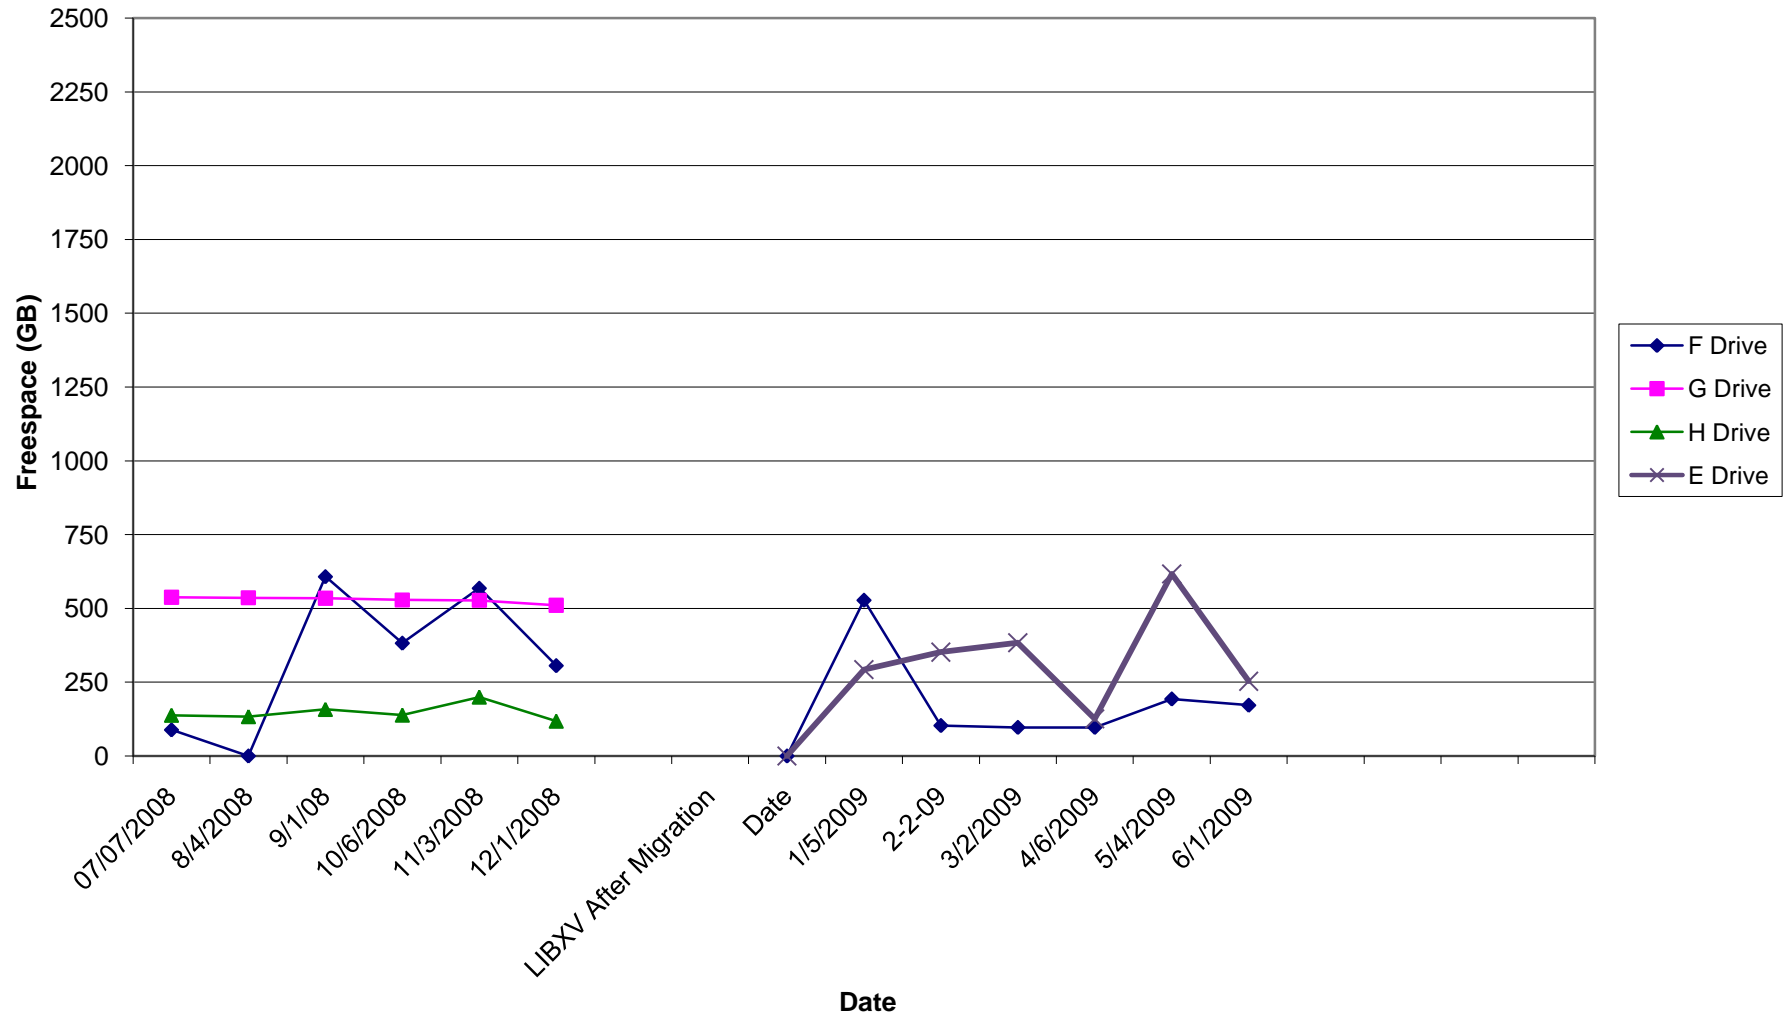

Ball State University Libraries

A destination for research, learning, and friends

MAX. SPACE

LIBXV-F: 2,500 GB

LIBXV-G: 1,250 GB

LIBXV-H: 1,250 GB

LIBXV Storage Shelf Freespace Report - Weekly FY 2009

Ball State University Libraries

A destination for research, learning, and friends

MAX. SPACE

LIBXV-F: 2,500 GB

LIBXV-G: 1,250 GB

LIBXV-H: 1,250 GB

LIBXV Storage Shelf Freespace Report - Monthly FY 2009

Ball State University Libraries

A destination for research, learning, and friends

MAX. SPACE

LIBIX-E: 437 GB

LIBX-E: 215 GB

LIBXI-E: 149 GB

LIBIX/LIBX/LIBXI E Drive Freespace Report - Weekly FY 2009

Ball State University Libraries

A destination for research, learning, and friends

MAX. SPACE