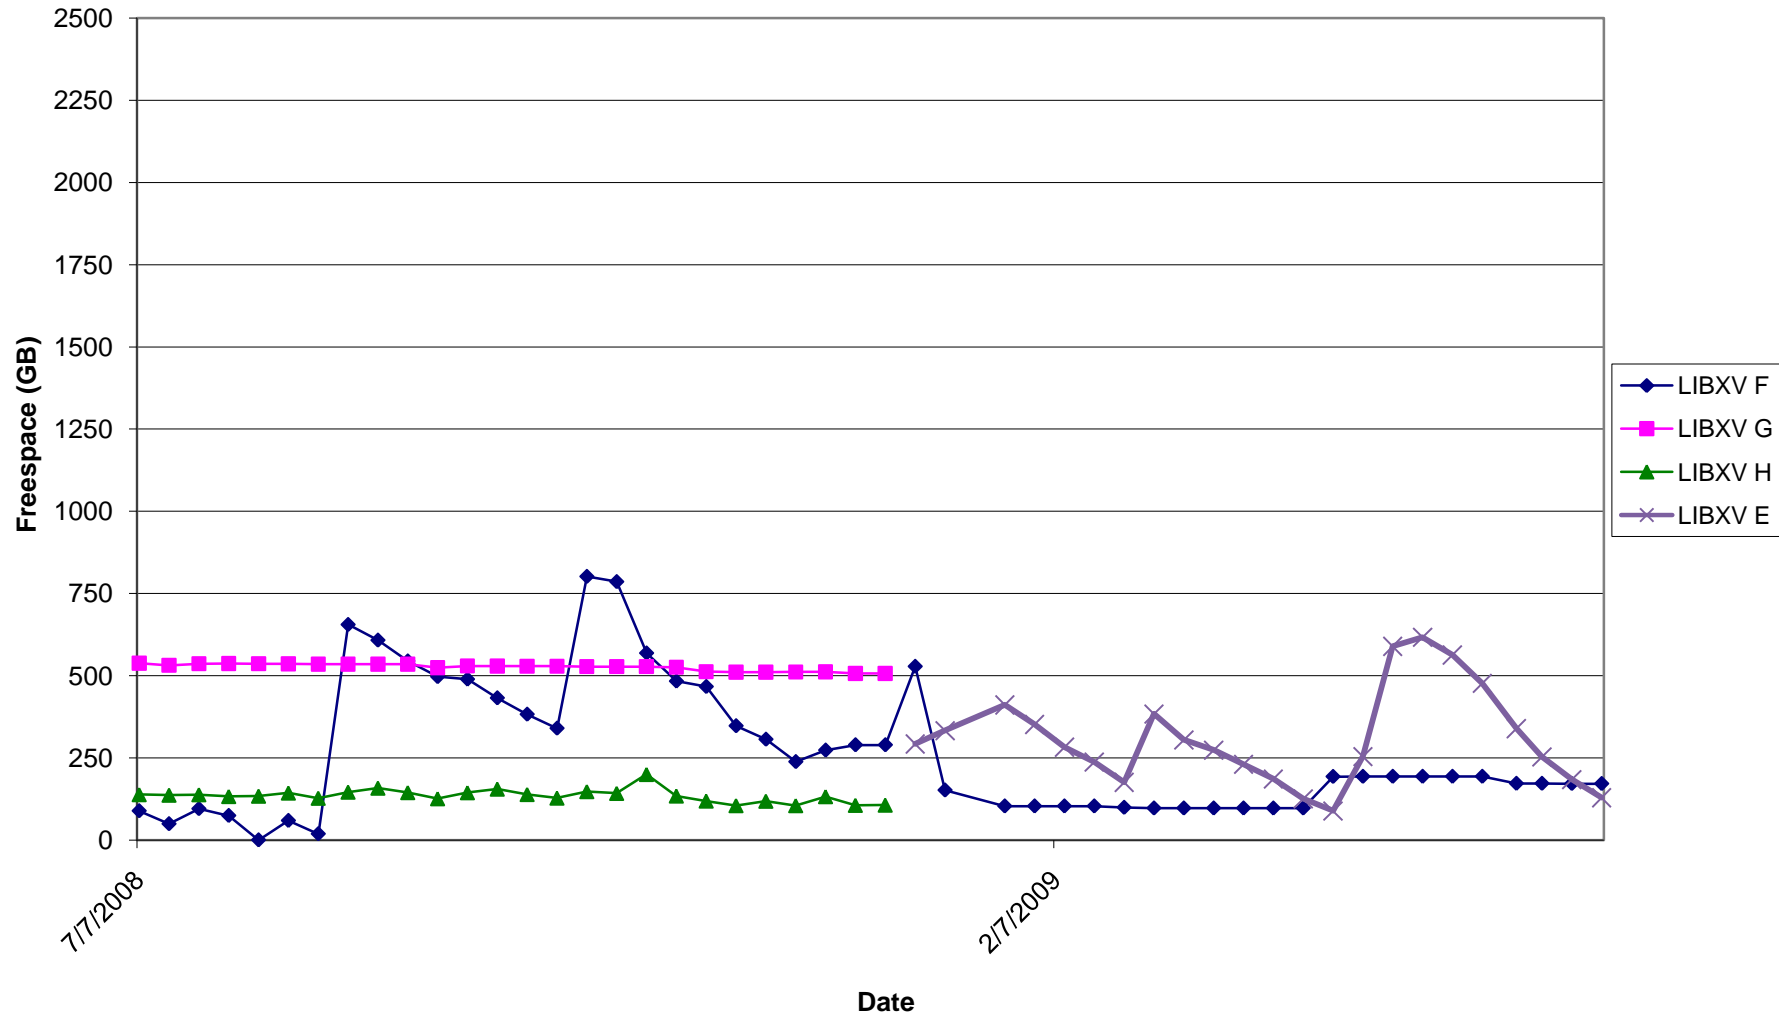

Ball State University Libraries

A destination for research, learning, and friends

MAX. SPACE

LIBXV-F: 2,500 GB

LIBXV-G: 1,250 GB

LIBXV-H: 1,250 GB

LIBXV Storage Shelf Freespace Report - Weekly FY 2009

Ball State University Libraries

A destination for research, learning, and friends

MAX. SPACE

LIBXV-F: 2,500 GB

LIBXV-G: 1,250 GB

LIBXV-H: 1,250 GB

LIBXV Storage Shelf Freespace Report - Monthly FY 2009

Ball State University Libraries

A destination for research, learning, and friends