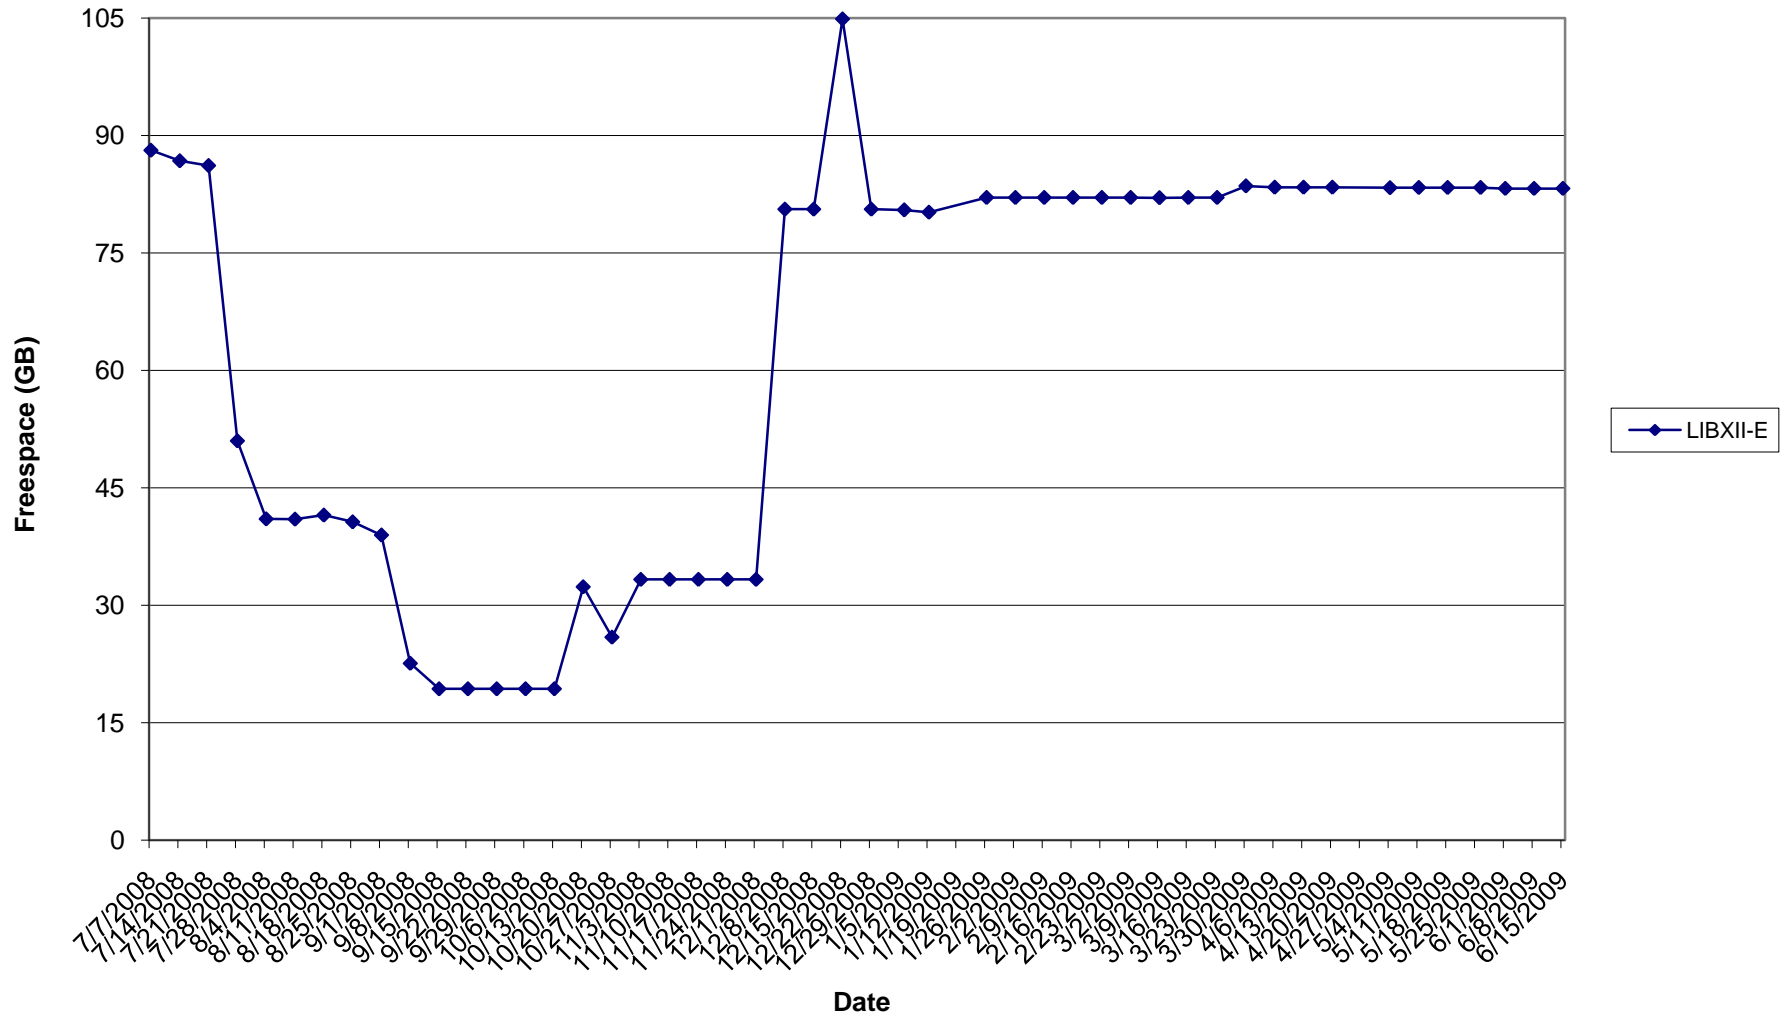

Ball State University Libraries

A destination for research, learning, and friends

LIBXII E Drive Freespace Report - Weekly FY 2009

MAX. SPACE
LIBXII-E: 105 GB