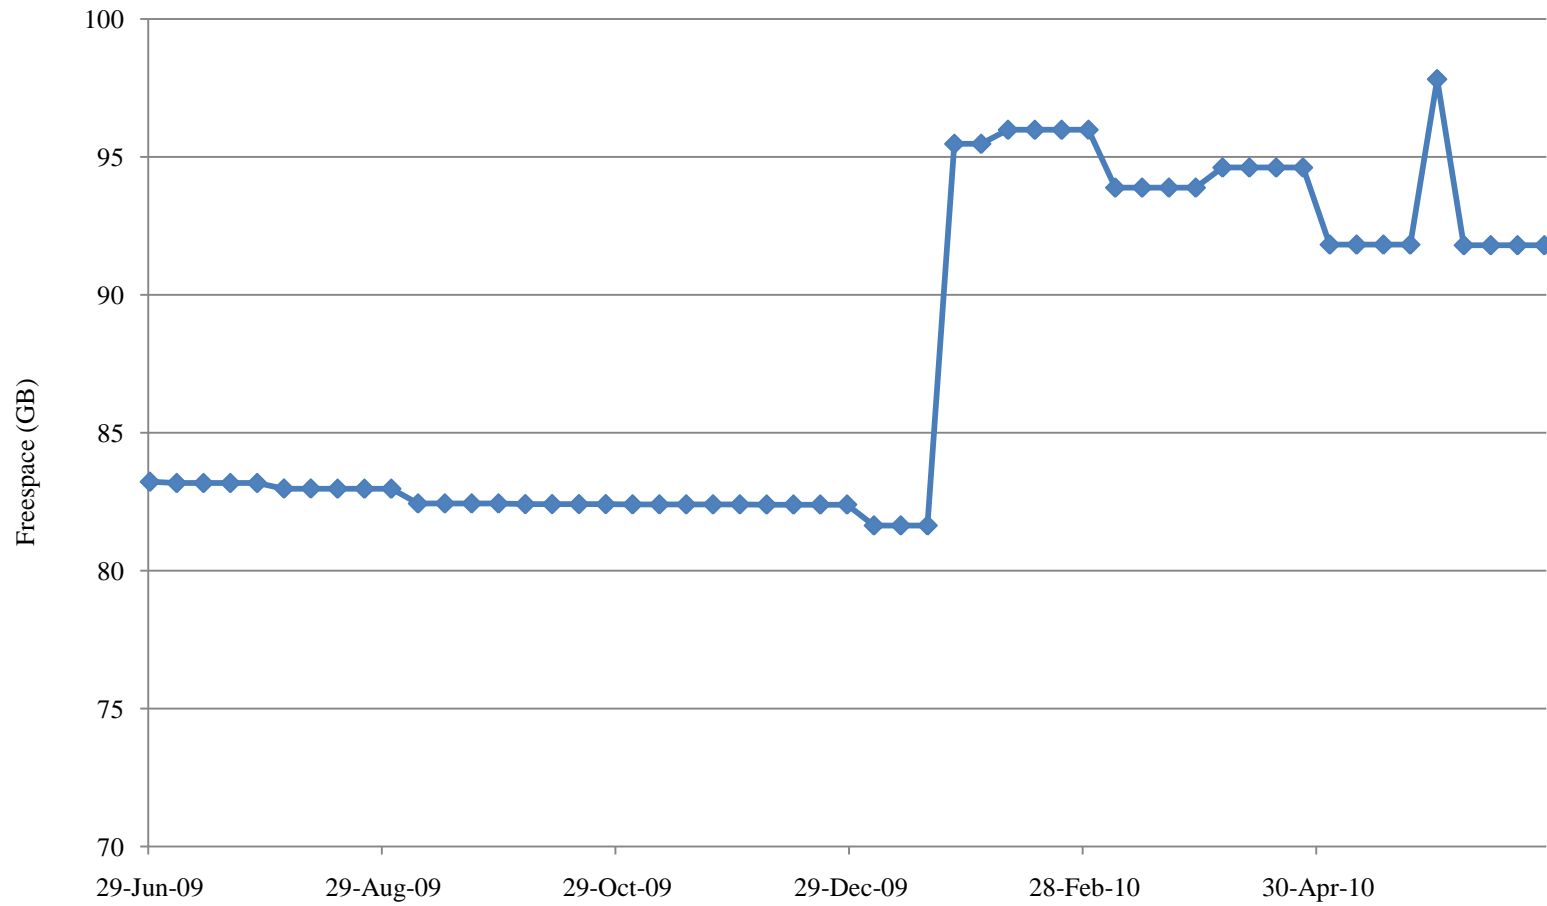

Ball State University Libraries

A destination for research, learning, and friends

LIBXII D Drive Freespace Report - Weekly FY 2010

Max. Space
LIBXII-D: 103 GB