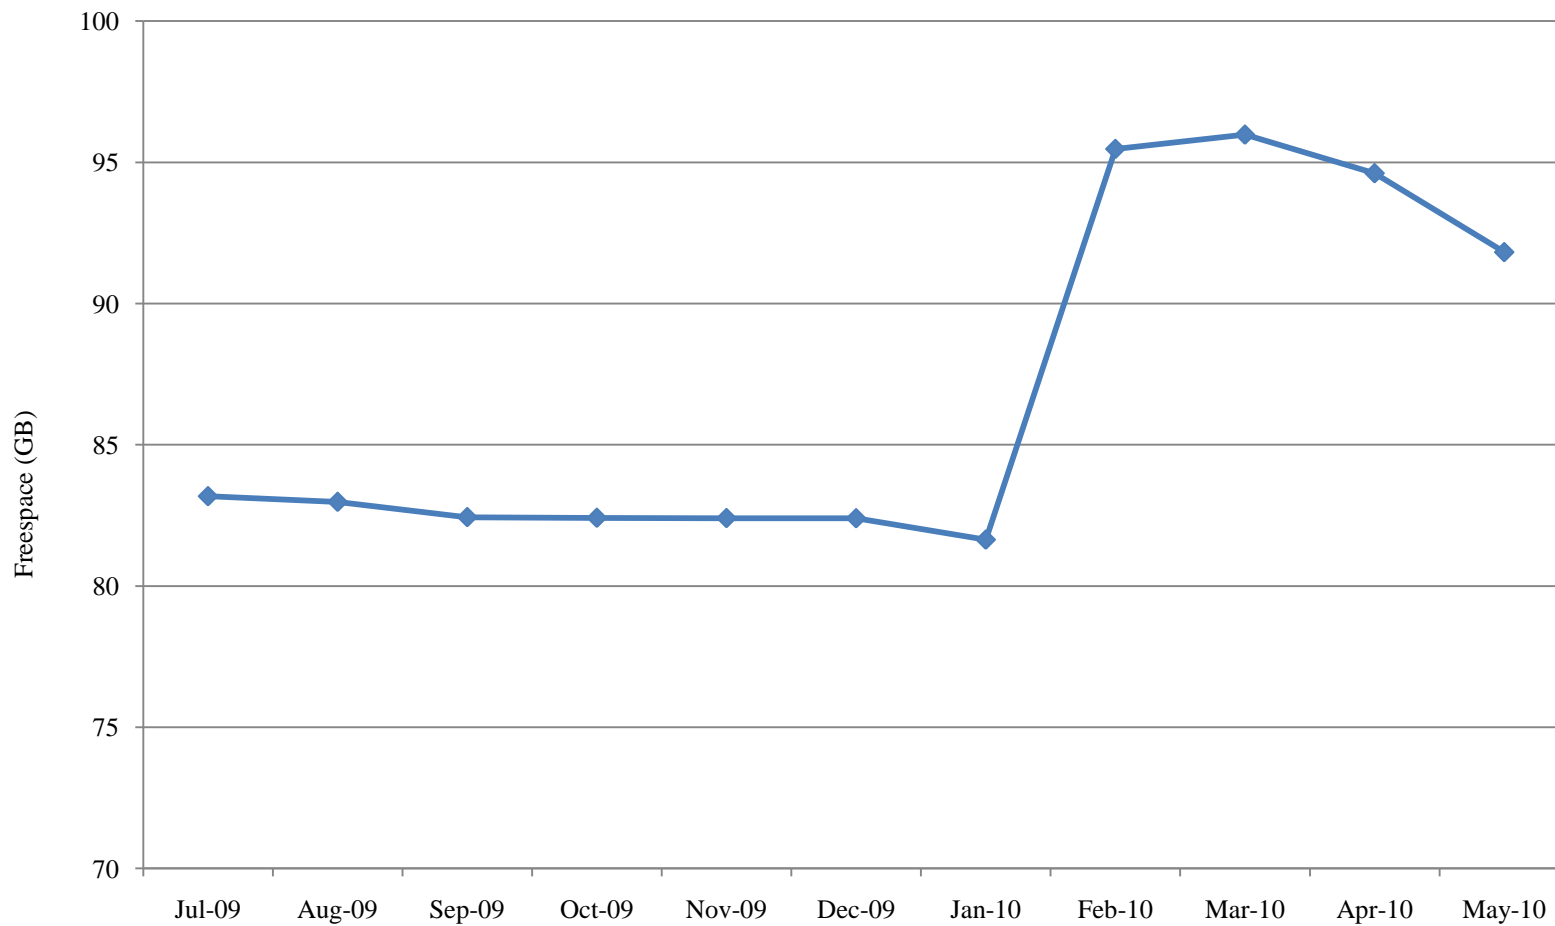

Ball State University Libraries

A destination for research, learning, and friends

LIBXII D Drive Freespace Report - Monthly FY 2010

Max. Space
LIBXII-D: 103 GB