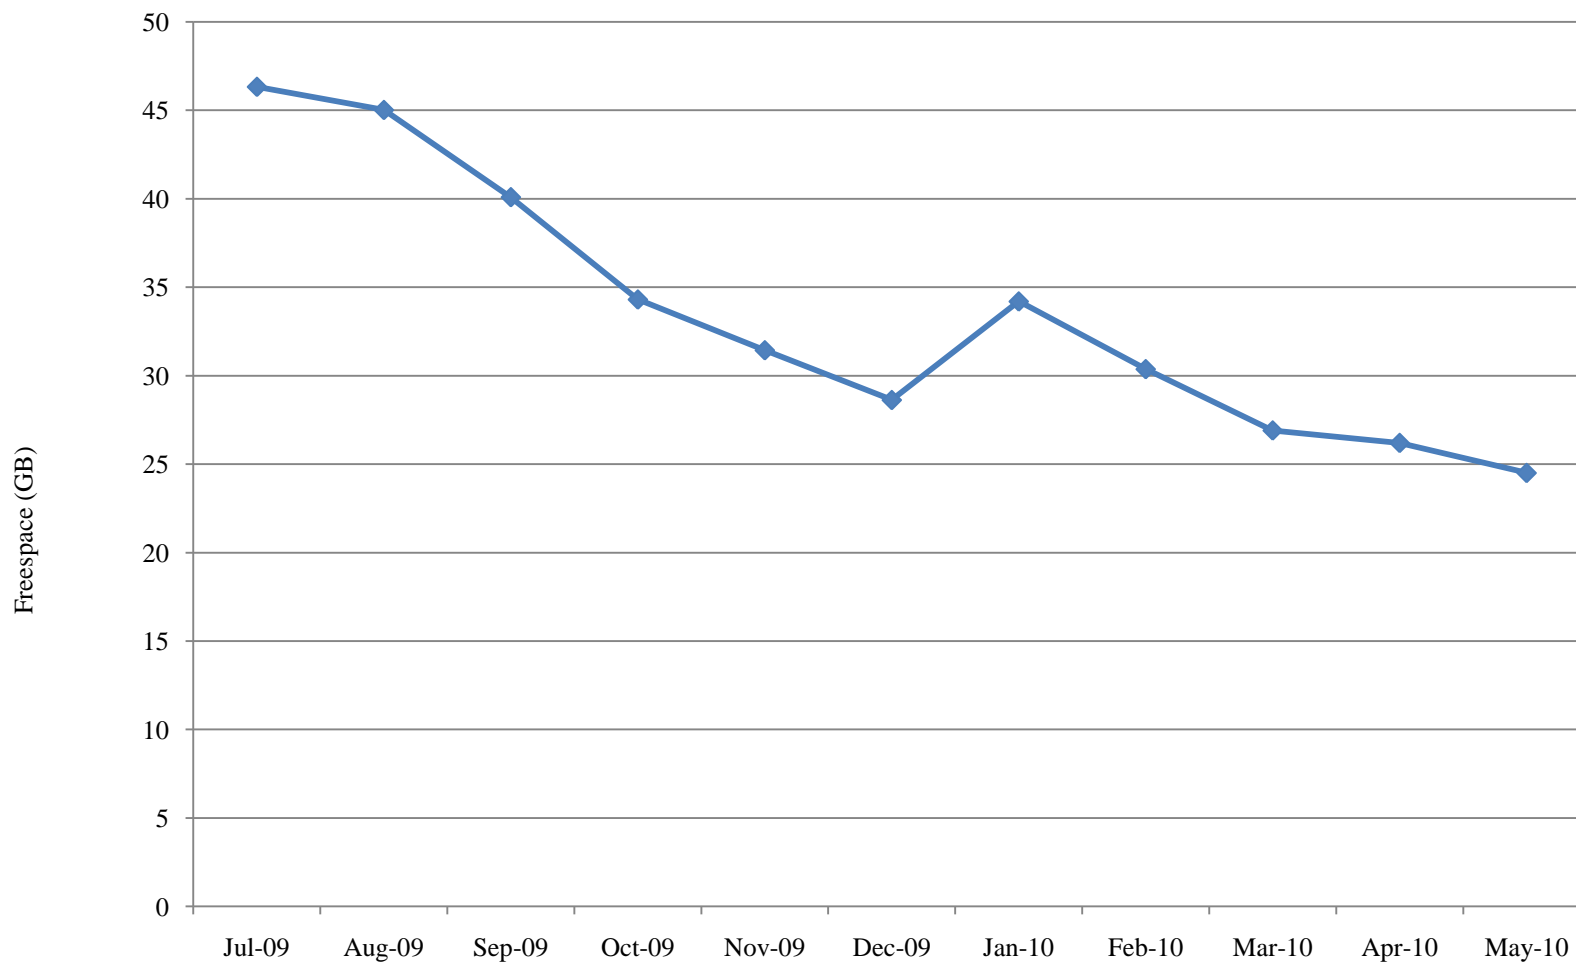

Ball State University Libraries

A destination for research, learning, and friends

Cardinal Scholar C Drive Freespace Report - Monthly FY 2010

Max. Space
Cardinal Scholar-C: 80 GB