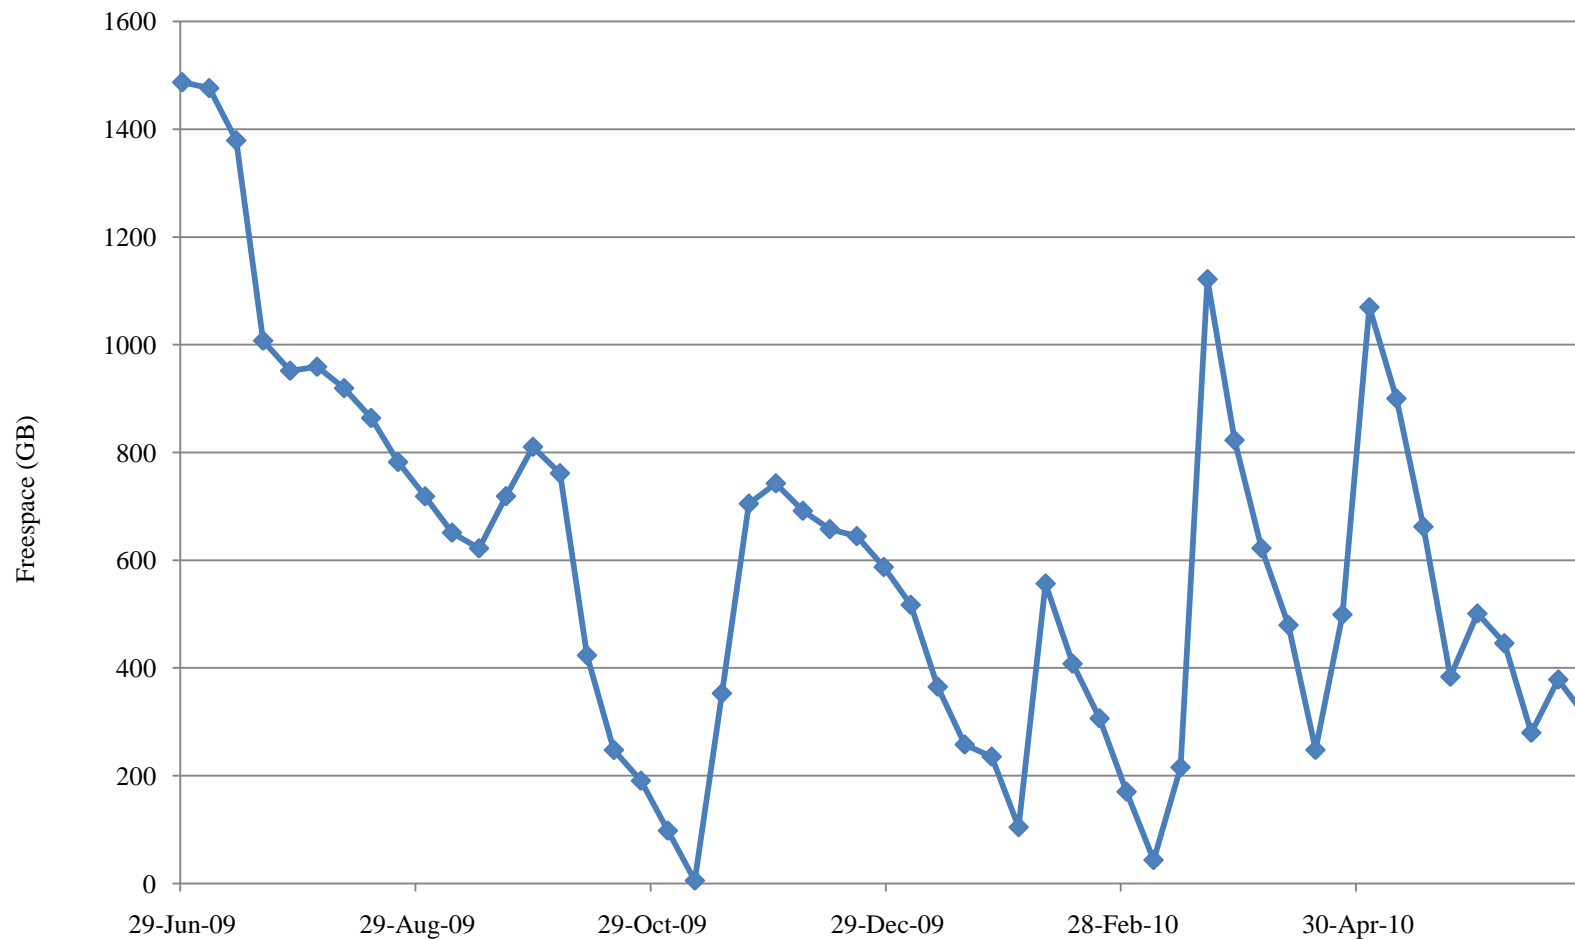

Ball State University Libraries

A destination for research, learning, and friends

LIBXV E Drive Freespace Report - Weekly FY 2010

Max. Space
LIBXV-E: 5998 GB