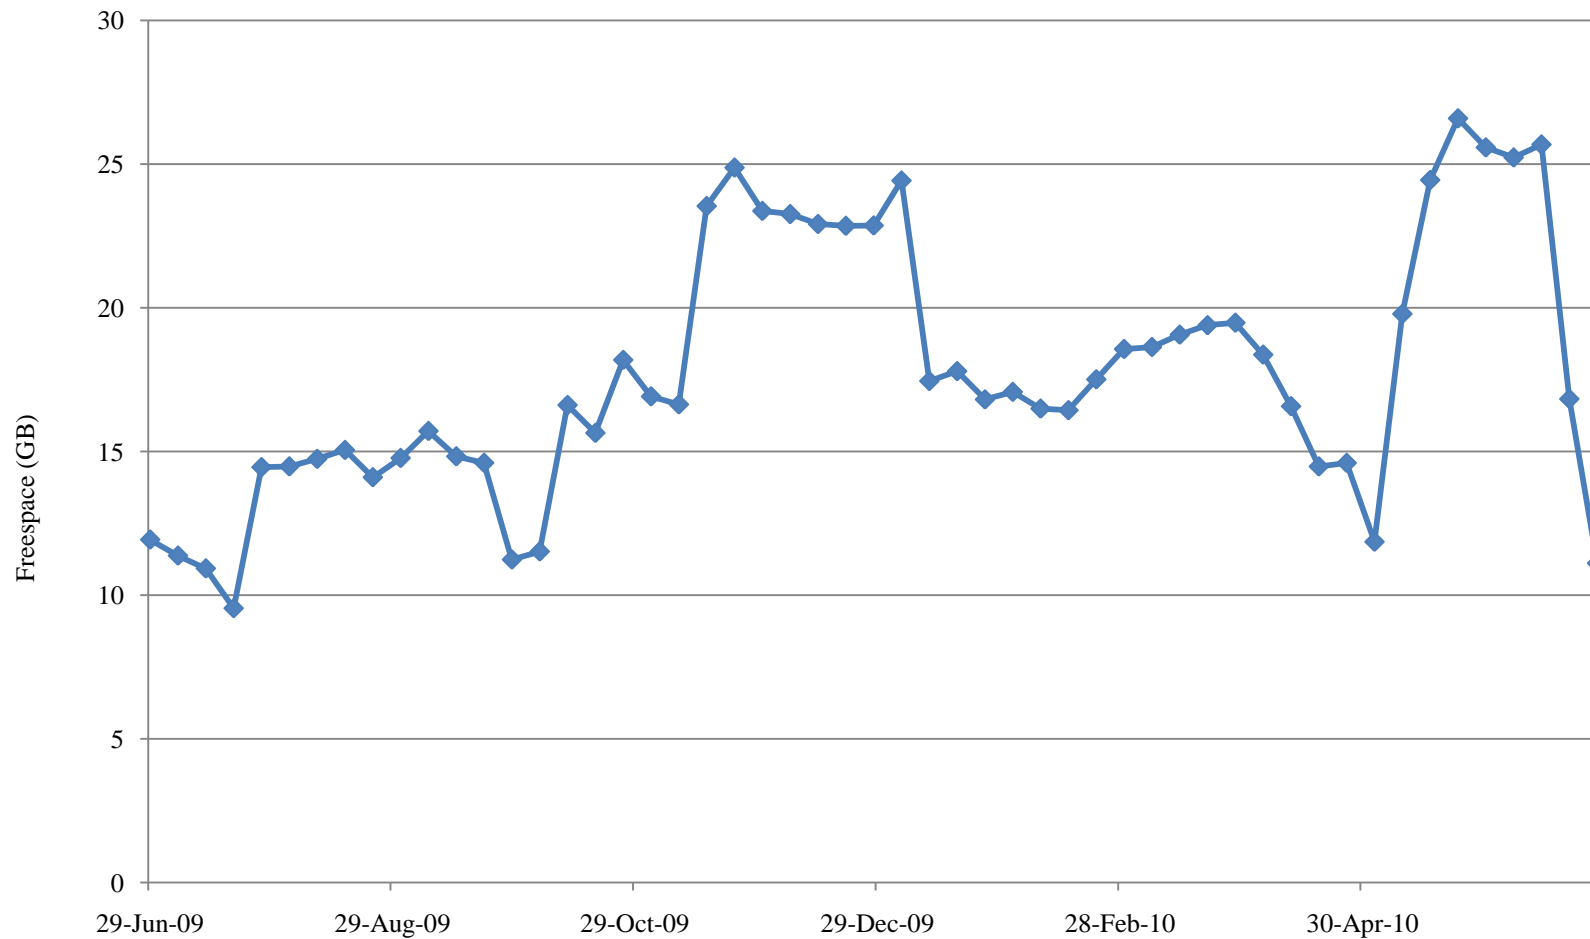

Ball State University Libraries

A destination for research, learning, and friends

LIBXIV E Drive Freespace Report - Weekly FY 2010

Max. Space
LIBXIV-E: 105 GB