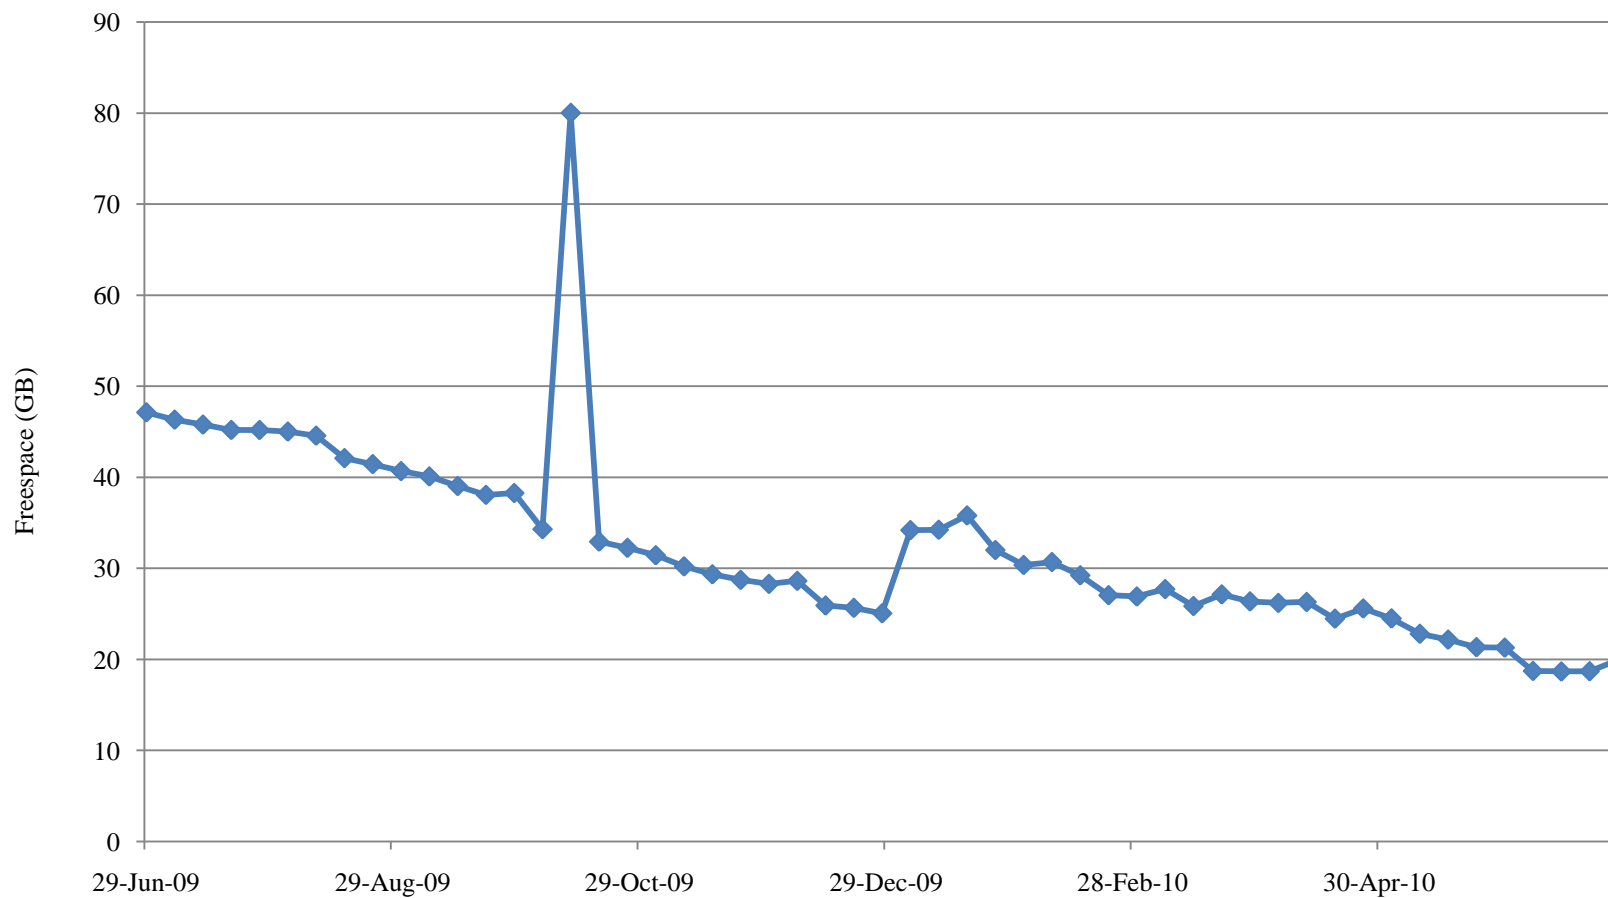

Ball State University Libraries

A destination for research, learning, and friends

Cardinal Scholar C Drive Freespace Report - Weekly FY 2010

Max. Space
Cardinal Scholar-C: 80 GB