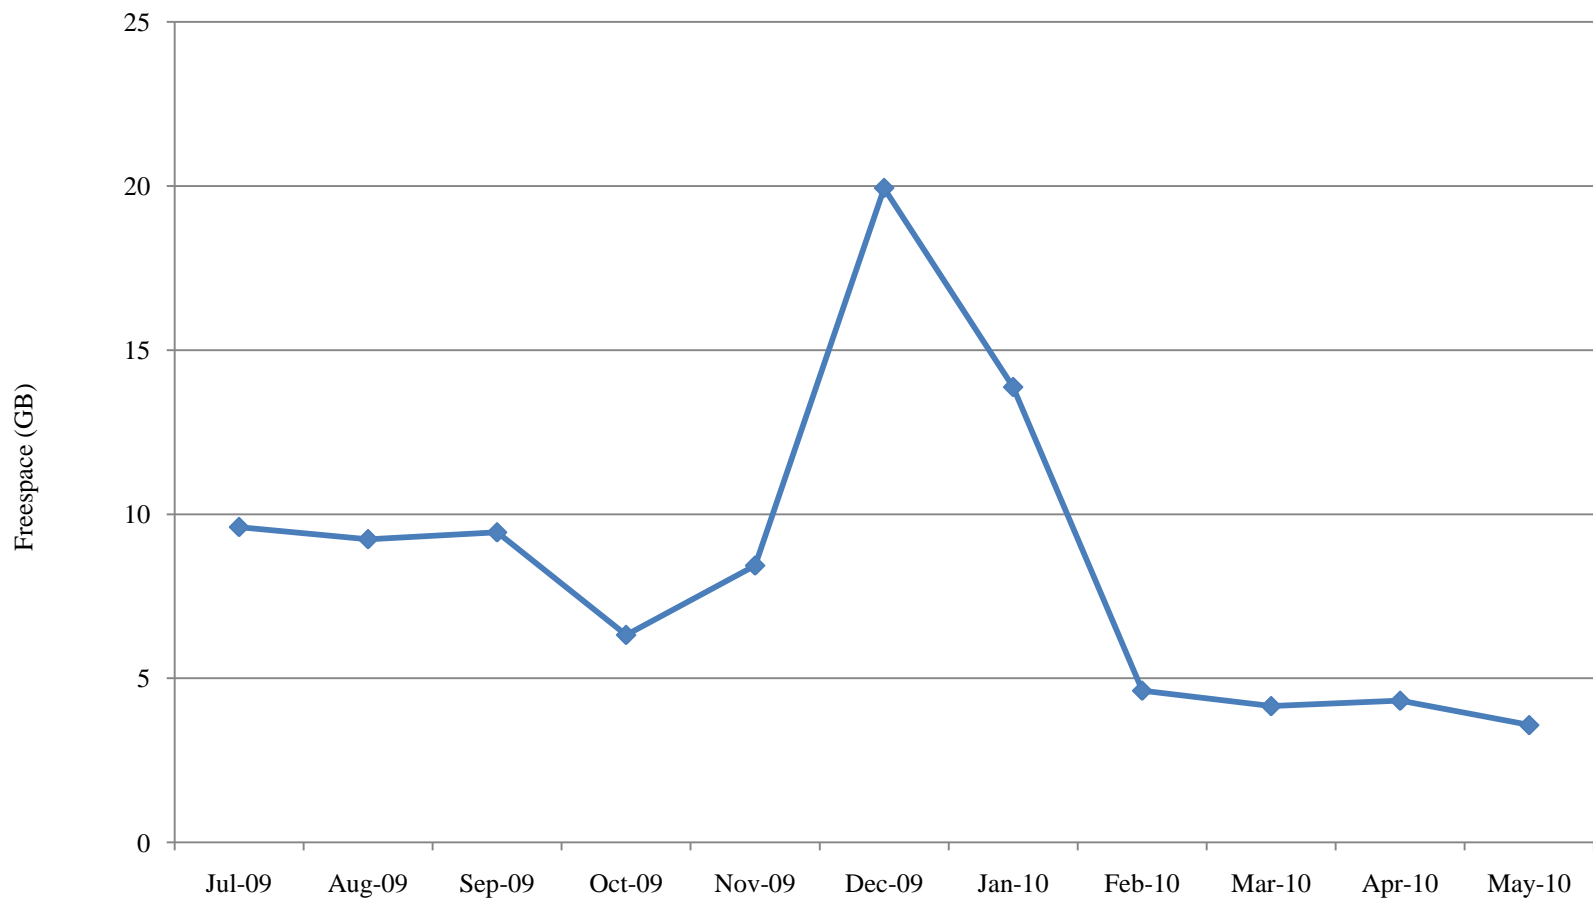

Ball State University Libraries

A destination for research, learning, and friends

LIBXVI E Drive Freespace Report - Monthly FY 2010

Max. Space
LIBXVI-E: 57 GB