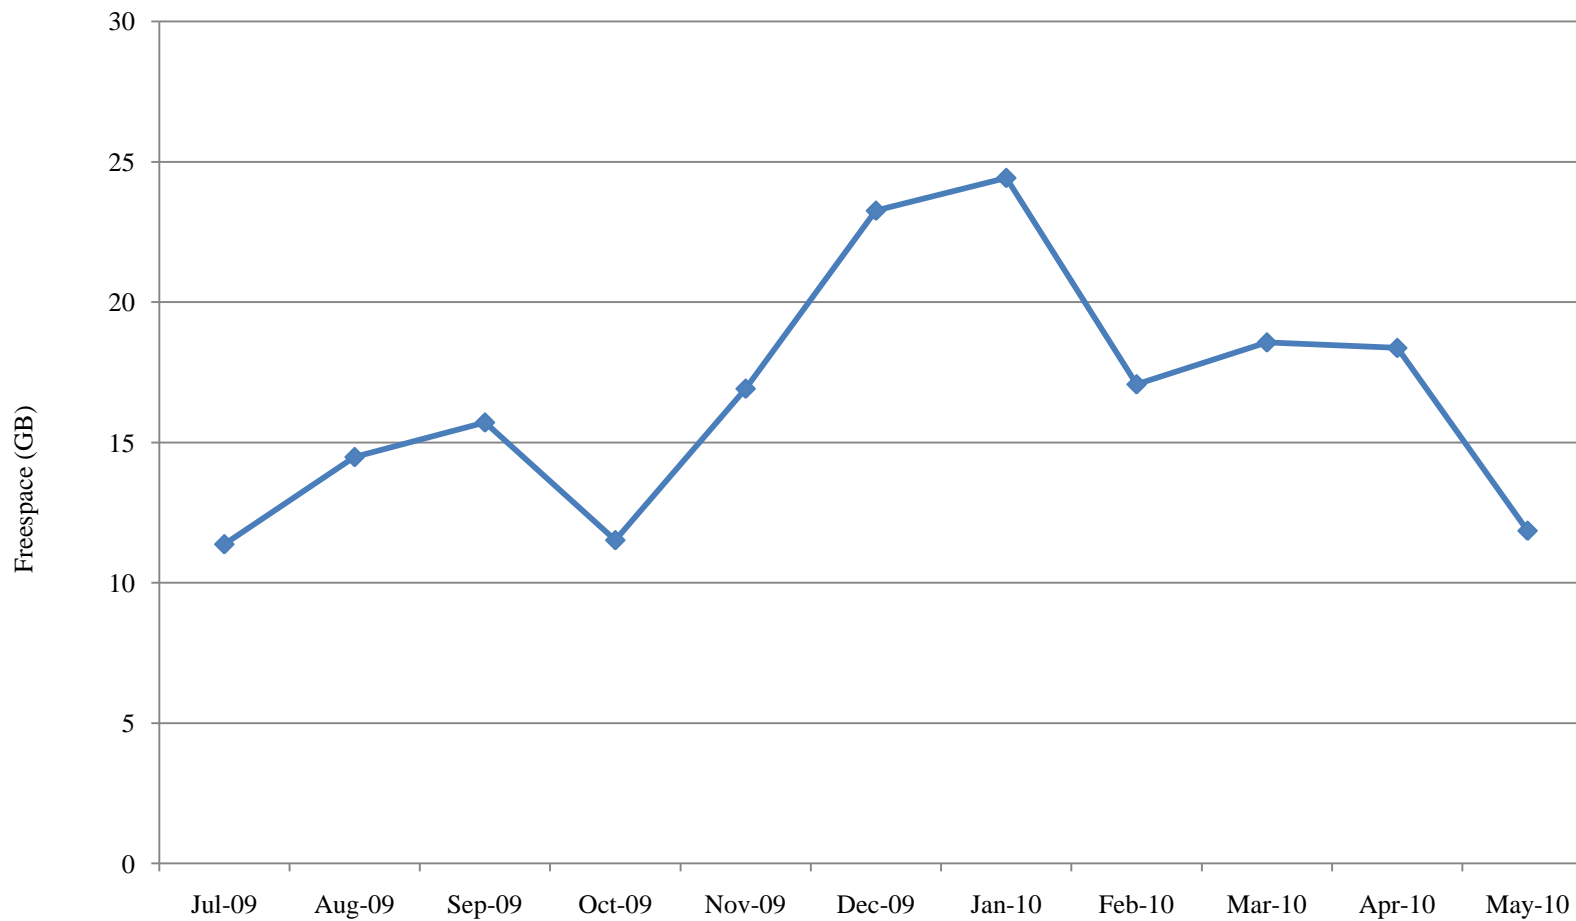

Ball State University Libraries

A destination for research, learning, and friends

LIBXIV E Drive Freespace Report - Monthly FY 2010

Max. Space
LIBXIV-E: 105 GB