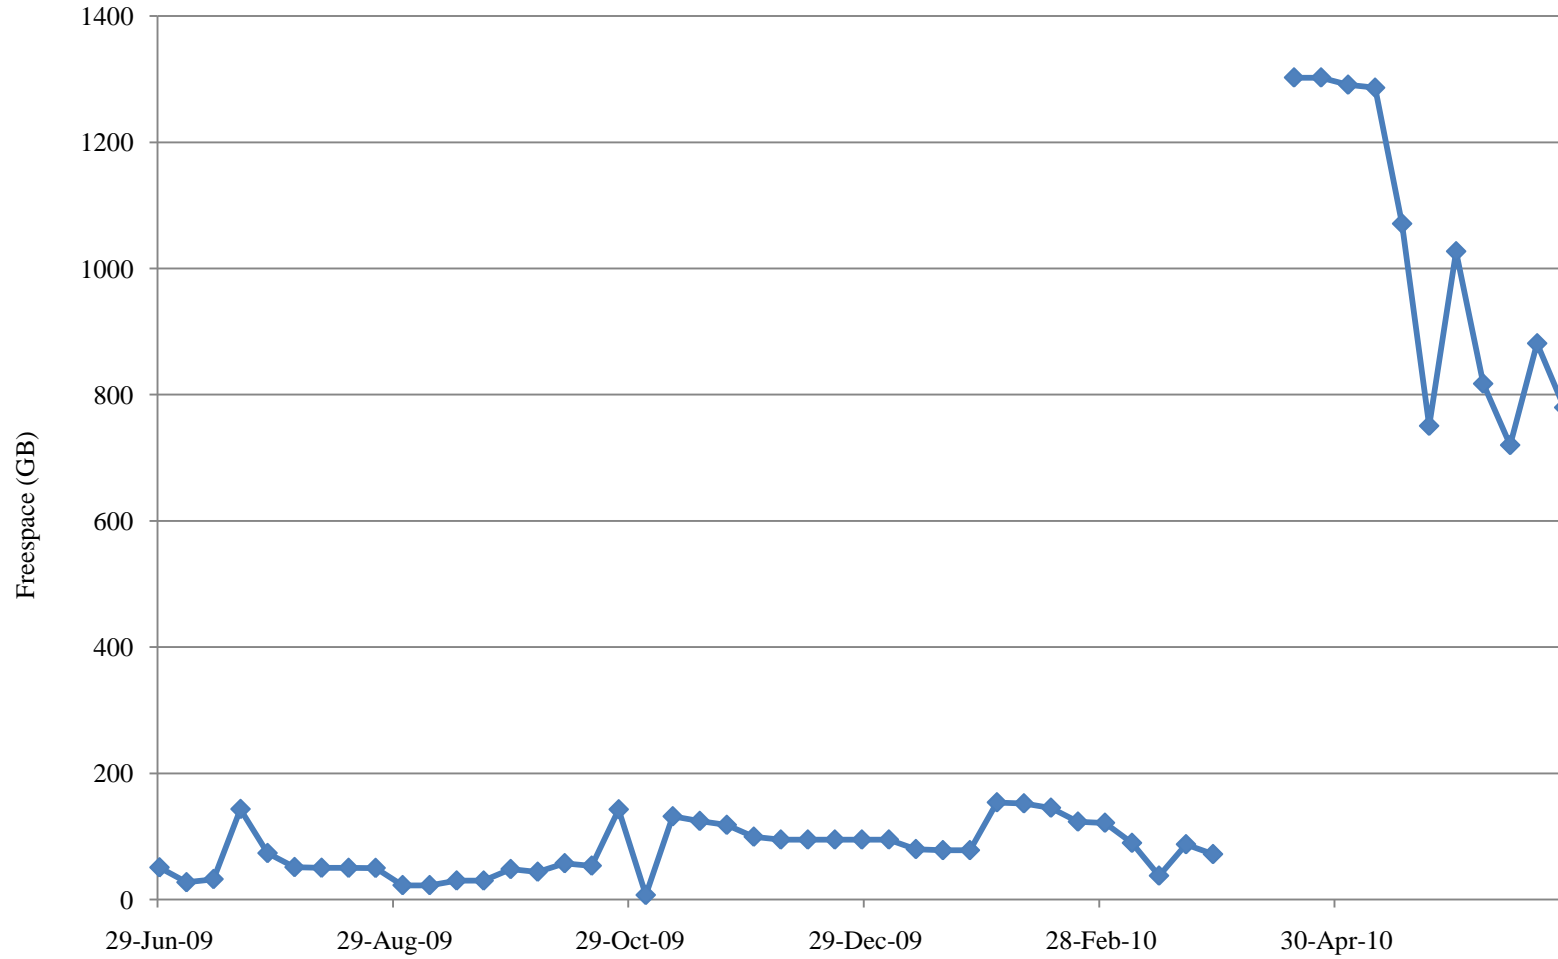

Ball State University Libraries

A destination for research, learning, and friends

LIBGhost E Drive Freespace Report - Weekly FY 2010

Max. Space
LIBGhost-E: 752 GB