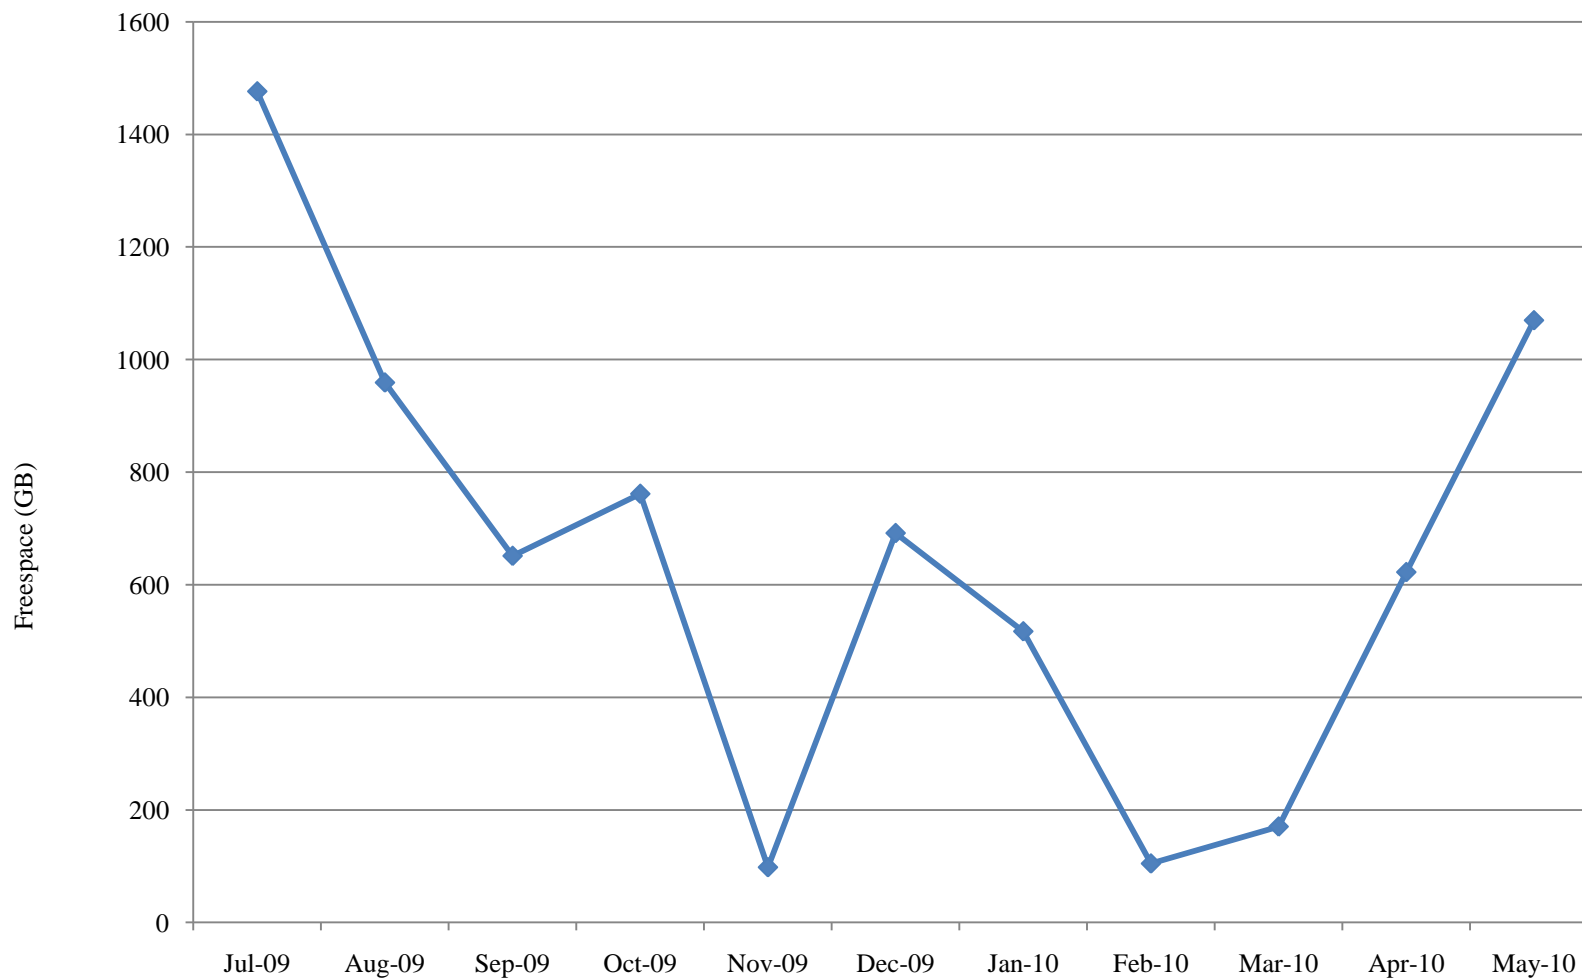

Ball State University Libraries

A destination for research, learning, and friends

LIBXV E Drive Freespace Report - Monthly FY 2010

Max. Space
LIBXV-E: 5998 GB