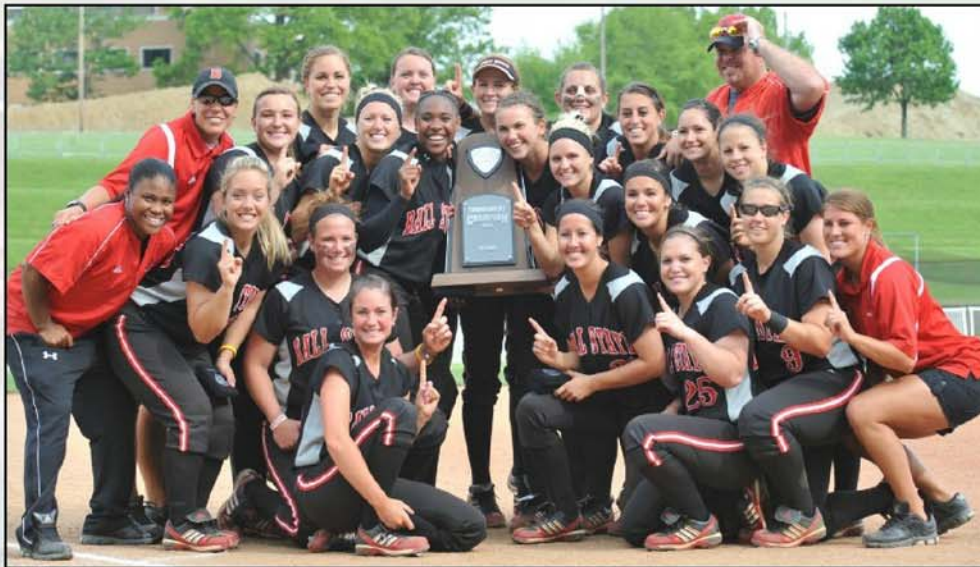

◀ BALL STATE SOFTBALL: LEADERS IN THE MAC ▶